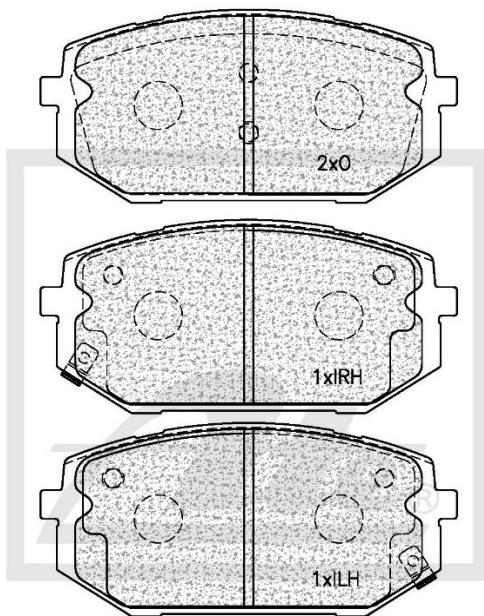

NEW PART NUMBER

Drawing

SUPPLIED WITH 2 X WEAR INDICATOR PADS PER SET
NOTE : L + R HANDED

138.2 64.3 19.4

Details of New Part

Brake Pad – Front

Product Dimensions

Length – 138.2mm

Height – 64.3mm

Thickness – 19.4mm

Package Dimensions

Weight – 2500g

L – 176.54mm

W – 135.60mm

H – 69.96mm

Barcode